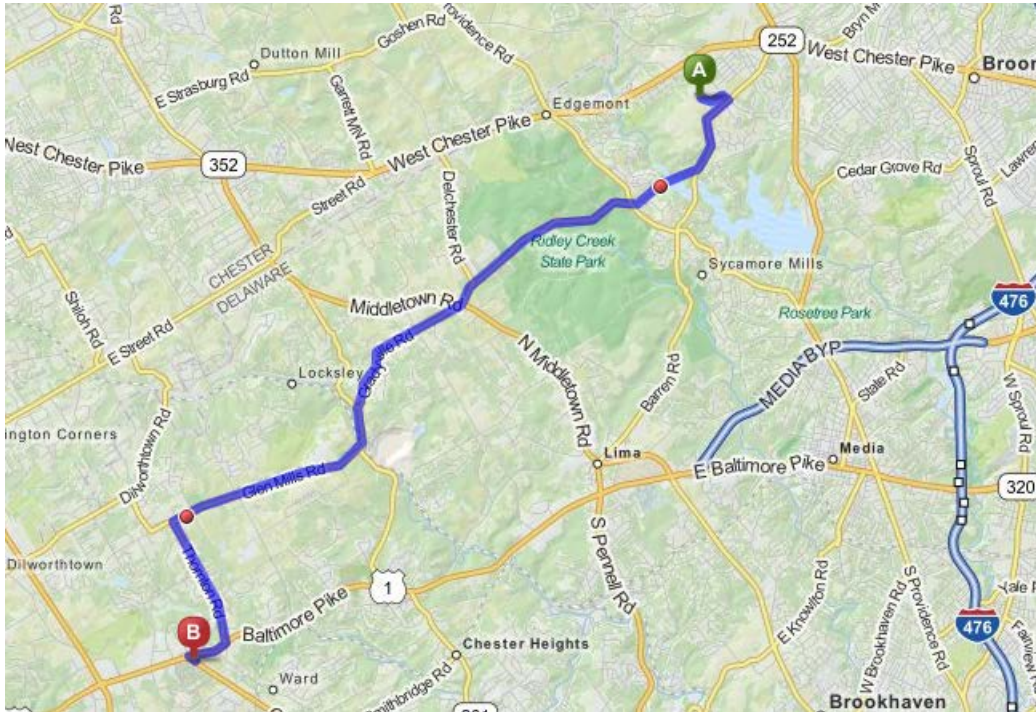

Directions between ICDD and the Best Western Plus Concordville Hotel

(less traffic) ~20 minutes

Directions to ICDD from the Best Western Plus Concordville Hotel

1.	Turn right onto Baltimore Pike / US-1	0.4 Mi	0.4 Mi Total
2.	Turn left onto Thornton Rd.	1.5 mi	1.9 Mi Total
3.	Turn right onto Glen Mills Rd.	2.4 Mi	4.3 Mi Total
4.	Turn slight left onto Creek Rd.	0.4 Mi	4.7 Mi Total
5.	Take the 2 nd right onto Gradyville Rd.	5.1 Mi	9.8 Mi Total
6.	Turn left onto Bishop Hollow Rd.	0.9 Mi	10.7 Mi Total
7.	Take the first left onto Campus Blvd.	0.1 Mi	10.8 Mi Total
8.	ICDD, 12 Campus Blvd. is on the left.		

Directions to the Best Western Plus Concordville Hotel from ICDD

1.	Turn right onto Campus Blvd.	0.1 Mi	0.1 Mi Total
2.	Turn right onto Bishop Hollow Rd.	0.9 Mi	1.0 Mi Total
3.	Turn right onto Gradyville Rd.	5.1 Mi	6.1 Mi Total
4.	Turn left onto Creek Rd.	0.4 Mi	6.5 Mi Total
5.	Turn left onto Glen Mills Rd.	2.4 Mi	8.9 Mi Total
6.	Turn left onto Thornton Rd.	1.5 Mi	10.4 Mi Total
7.	Turn right onto Baltimore Pike / US-1	0.4 Mi	10.8 Mi Total
8.	The Best Western is on your left.		